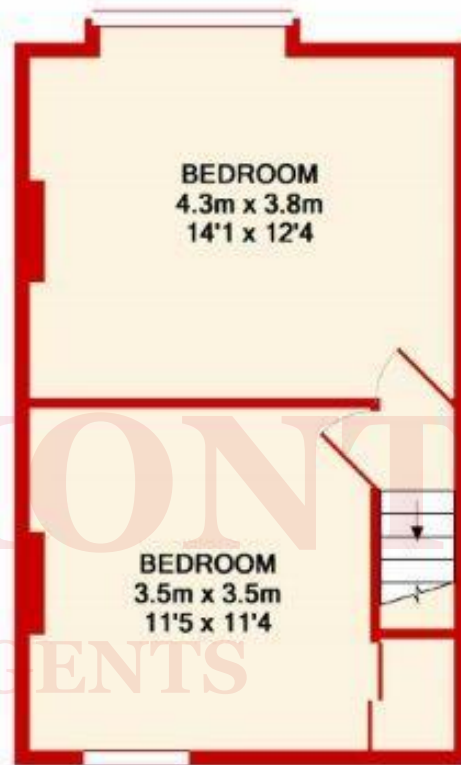

GROUND FLOOR  
 APPROX. FLOOR  
 AREA 45.6 SQ.M.  
 (491 SQ.FT.)

1ST FLOOR  
 APPROX. FLOOR  
 AREA 29.9 SQ.M.  
 (322 SQ.FT.)

TOTAL APPROX. FLOOR AREA 75.5 SQ.M. (813 SQ.FT.)  
 Made with Metropix ©2018